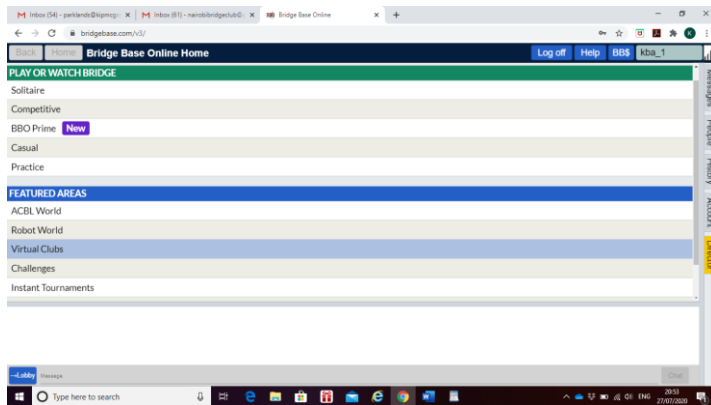

How to find NBC games on BBO

Games can be online viewed 2 hours before start time.

NBC's BBO username is **kba_1** (make us your friend)

There are 2 ways to find NBC games on BBO:

1. Click on Competitive ----> All tournaments ----> look for **kba_1: Nairobi Bridge Club**
2. Click on Virtual Clubs – (highlighted in blue)

You will come this page and look for KBA-Kenya

Nairobi Bridge Club - game will be shown as seen below

(Kindly note: only viewable 2 hours before game start time)

This window will pop up

Type in your partners BBO username and register. Both players must be online to register