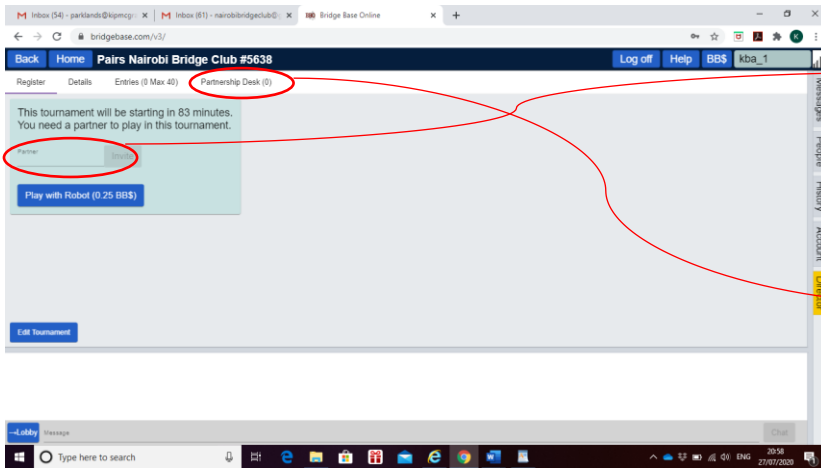

How to find NBC games on BBO

Games can be online viewed 2 hours before start time.

NBC's BBO username is **kba_1** (make us your friend)

There are 2 ways to find NBC games on BBO:

1. Click on Competitive ----> All tournaments ----> look for **kba_1: Nairobi Bridge Club**
2. Click on Virtual Clubs – (highlighted in blue)

You will come this page and look for KBA-Kenya

Nairobi Bridge Club - game will be shown as seen below

(Kindly note: only viewable 2 hours before game start time)

This window will pop up

Type in your partners BBO username and register. Both players must be online to register