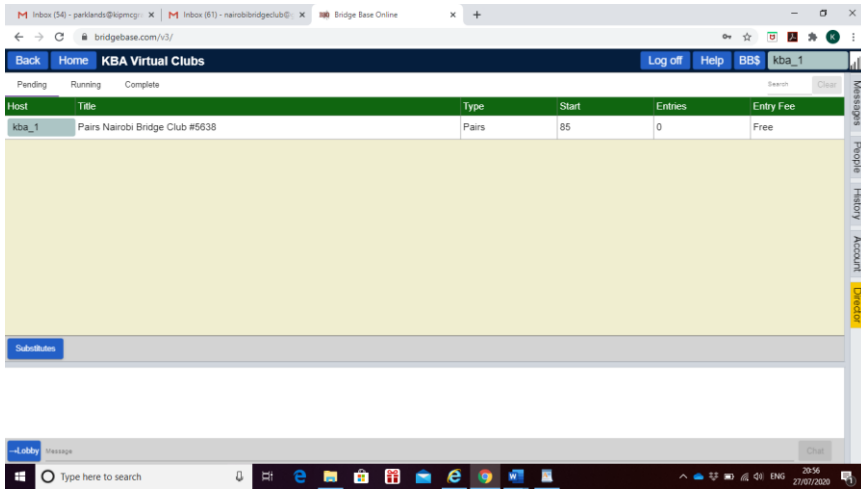

How to find NBC games on BBO

Games can be online viewed 2 hours before start time.

NBC's BBO username is **kba_1** (make us your friend)

There are 2 ways to find NBC games on BBO:

1. Click on Competitive ----> All tournaments ----> look for **kba_1: Nairobi Bridge Club**
2. Click on Virtual Clubs – (highlighted in blue)

You will come this page and look for KBA-Kenya

Nairobi Bridge Club - game will be shown as seen below

(Kindly note: only viewable 2 hours before game start time)

This window will pop up

Type in your partners BBO username and register. Both players must be online to register