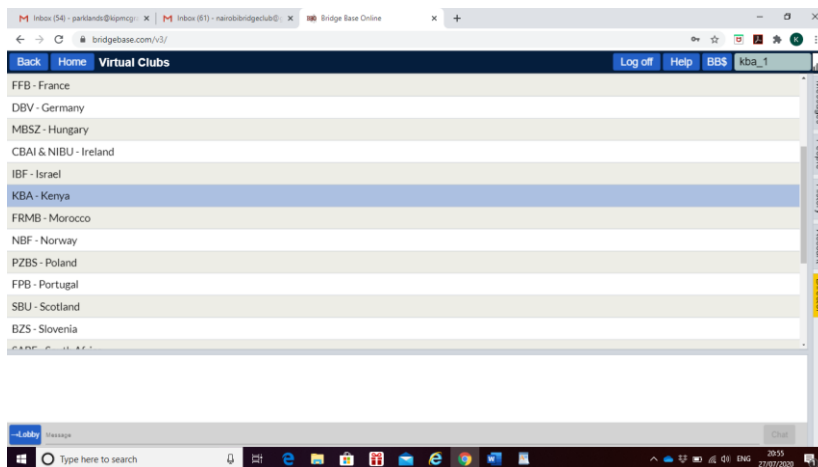

How to find NBC games on BBO

Games can be online viewed 2 hours before start time.

NBC's BBO username is **kba_1** (make us your friend)

There are 2 ways to find NBC games on BBO:

1. Click on Competitive ----> All tournaments ----> look for **kba_1: Nairobi Bridge Club**
2. Click on Virtual Clubs – (highlighted in blue)

You will come this page and look for KBA-Kenya

Nairobi Bridge Club - game will be shown as seen below

(Kindly note: only viewable 2 hours before game start time)

This window will pop up

Type in your partners BBO username and register. Both players must be online to register